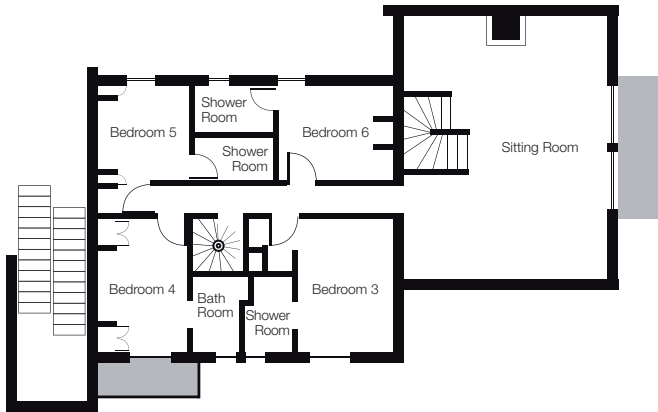

Penthouse

Penthouse

Master Bedroom

Super-king size bed with ensuite bathroom, sitting room with balcony and spectacular mountain views

Bedroom 2

Twin or Queen size bed with ensuite shower room

Bedrooms 1 & 2 share a private kitchen and dining area.

Internal and external access

First Floor

First Floor

Bedroom 3

Twin or super-king size bed with ensuite shower room

Bedroom 4

Twin or super-king size bed with ensuite bathroom, balcony

Bedroom 5

Twin or super-king size bed with ensuite shower room

Bedroom 6

Two single beds with 2 further mezzanine beds

Ground Floor

Ground Floor

Bedroom 1

Twin or super-king size bed with ensuite bathroom

Bedroom 2

Twin or super-king size bed with ensuite shower room

Facilities

Wellness Suite with large jacuzzi, sauna, shower and WC

Library with computer and extensive collection of books, CDs and DVDs

Home Cinema and Games Room with table football