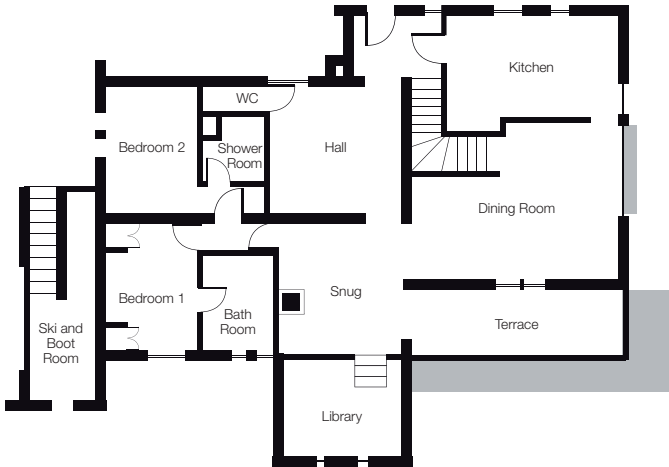

Penthouse

Penthouse

Master Bedroom

Super-king size bed with ensuite bathroom, sitting room with balcony and spectacular mountain views

Bedroom 2

Twin or Queen size bed with ensuite shower room

Bedrooms 1 & 2 share a private kitchen and dining area.

Internal and external access

First Floor

First Floor

Bedroom 3

Twin or super-king size bed with ensuite shower room

Bedroom 4

Twin or super-king size bed with ensuite bathroom, balcony

Bedroom 5

Twin or super-king size bed with ensuite shower room

Bedroom 6

Two single beds with 2 further mezzanine beds

Ground Floor

Ground Floor

Bedroom 1

Twin or super-king size bed with ensuite bathroom

Bedroom 2

Twin or super-king size bed with ensuite shower room

Facilities

Wellness Suite with large jacuzzi, sauna, shower and WC

Library with computer and extensive collection of books, CDs and DVDs

Home Cinema and Games Room with table football