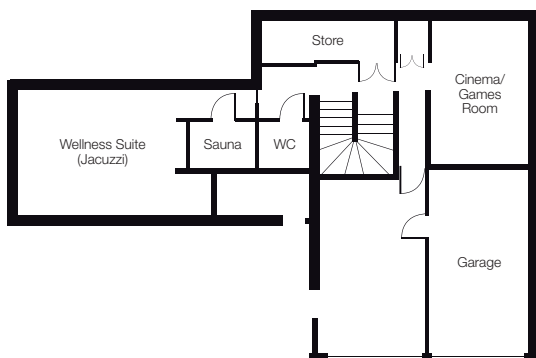

Internal and external access

First Floor

First Floor

Bedroom 3

Twin or super-king size bed with ensuite shower room

Bedroom 4

Twin or super-king size bed with ensuite bathroom, balcony

Bedroom 5

Twin or super-king size bed with ensuite shower room

Facilities

Wellness Suite with large jacuzzi, sauna, shower and WC

Library with computer and extensive collection of books, CDs and DVDs

Home Cinema and Games Room with table football

iPod docking stations

Toys, sledges and games

Infant cots (available upon request)

Creature comforts

Miller Harris bathroom products

Hairdryer in each bath/shower room

Wireless broadband internet connection

Lower Ground Floor